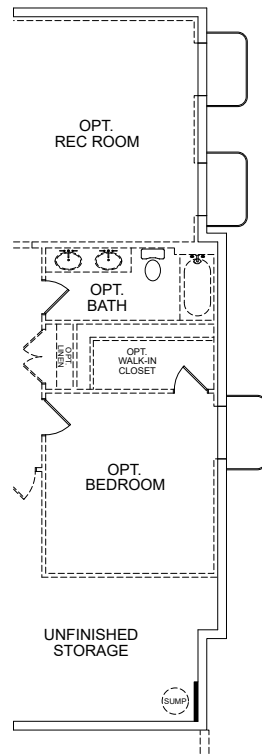

SINGLE FAMILY
BELLE MEADE

SLC
 HOMES

BELLE MEADE

- 1 Basement
- 2 Main Level

- 4-6 Bedrooms
- 4-5 Bathrooms

- Unfinished: 1,358 sq.ft.
- Finished: 2,923 sq.ft.
- Total: 4,281 sq.ft.

1

2

BELLE MEADE ADDITIONAL OPTIONS:

OPTIONAL WALK-OUT W/ REAR COVERED PORCH

UPPER LEVEL

UPPER LEVEL

OPTIONAL WALK-OUT DECK

OPTIONAL ENHANCED SIDE W/ WRAPPED PORCH MAIN LEVEL

OPTIONAL ENHANCED SIDE W/ WRAPPED PORCH MAIN LEVEL

OPTIONAL ENHANCED SIDE W/ WRAPPED PORCH MAIN LEVEL

OPTIONAL ENHANCED SIDE W/ WRAPPED PORCH BASEMENT

OPTIONAL ENHANCED SIDE BASEMENT

OPTIONAL ENHANCED SIDE MAIN LEVEL

OPTIONAL REAR COVERED PORCH

OPTIONAL WALK-OUT BASEMENT