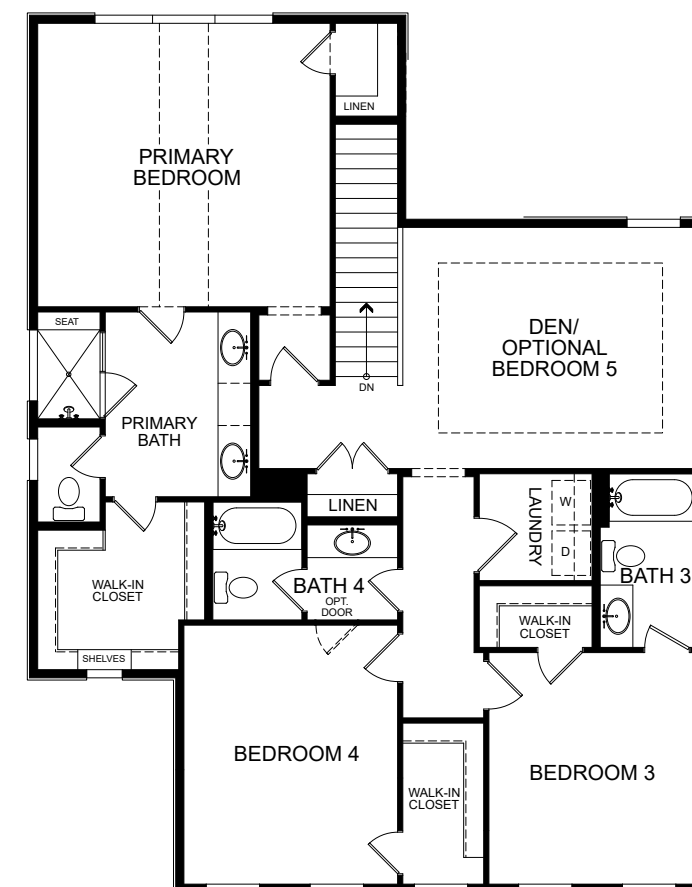

SINGLE FAMILY
BELLE MEADE

SLC
 HOMES

BELLE MEADE

- 1 Basement
- 2 Main Level

- 4-6 Bedrooms
- 4-5 Bathrooms

- Unfinished: 1,358 sq.ft.
- Finished: 2,923 sq.ft.
- Total: 4,281 sq.ft.

1

2

BELLE MEADE ADDITIONAL OPTIONS:

OPTIONAL WALK-OUT W/ REAR COVERED PORCH

UPPER LEVEL

UPPER LEVEL

OPTIONAL WALK-OUT DECK

OPTIONAL ENHANCED SIDE W/ WRAPPED PORCH MAIN LEVEL

OPTIONAL ENHANCED SIDE W/ WRAPPED PORCH MAIN LEVEL

OPTIONAL ENHANCED SIDE W/ WRAPPED PORCH MAIN LEVEL

OPTIONAL ENHANCED SIDE W/ WRAPPED PORCH BASEMENT

OPTIONAL ENHANCED SIDE BASEMENT

OPTIONAL ENHANCED SIDE MAIN LEVEL

OPTIONAL REAR COVERED PORCH

OPTIONAL WALK-OUT BASEMENT

OPTIONAL OFFICE

OPTIONAL BEDROOM 5 IN LIEU OF DEN

OPTIONAL FIREPLACE AT FAMILY ROOM

OPTIONAL STUDY IN LIEU OF DINING

OPTIONAL ENHANCED SIDE UPPER LEVEL

OPTIONAL ENHANCED SIDE UPPER LEVEL

OPTIONAL ENHANCED SIDE UPPER LEVEL