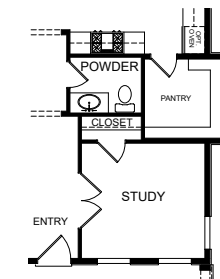

SINGLE FAMILY
BELLE MEADE

SLC
 HOMES

BELLE MEADE

- 1 Basement
- 2 Main Level

- 4-6 Bedrooms
- 4-5 Bathrooms

- Unfinished: 1,358 sq.ft.
- Finished: 2,923 sq.ft.
- Total: 4,281 sq.ft.

1

2

BELLE MEADE ADDITIONAL OPTIONS:

OPTIONAL WALK-OUT W/ REAR COVERED PORCH

UPPER LEVEL

UPPER LEVEL

OPTIONAL WALK-OUT DECK

OPTIONAL ENHANCED SIDE W/ WRAPPED PORCH MAIN LEVEL

OPTIONAL ENHANCED SIDE W/ WRAPPED PORCH MAIN LEVEL

OPTIONAL ENHANCED SIDE W/ WRAPPED PORCH MAIN LEVEL

OPTIONAL ENHANCED SIDE W/ WRAPPED PORCH BASEMENT

OPTIONAL ENHANCED SIDE BASEMENT

OPTIONAL ENHANCED SIDE MAIN LEVEL

OPTIONAL REAR COVERED PORCH

OPTIONAL WALK-OUT BASEMENT

OPTIONAL OFFICE

OPTIONAL BEDROOM 5 IN LIEU OF DEN

OPTIONAL FIREPLACE AT FAMILY ROOM

OPTIONAL STUDY IN LIEU OF DINING

OPTIONAL ENHANCED SIDE UPPER LEVEL

OPTIONAL ENHANCED SIDE UPPER LEVEL

OPTIONAL ENHANCED SIDE UPPER LEVEL