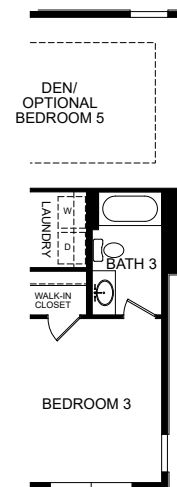

SINGLE FAMILY
BELLE MEADE

SLC
 HOMES

BELLE MEADE

- 1 Basement
- 2 Main Level

- 4-6 Bedrooms
- 4-5 Bathrooms

- Unfinished: 1,358 sq.ft.
- Finished: 2,923 sq.ft.
- Total: 4,281 sq.ft.

1

2

OPTIONAL OFFICE

OPTIONAL BEDROOM 5 IN LIEU OF DEN

OPTIONAL FIREPLACE AT FAMILY ROOM

OPTIONAL STUDY IN LIEU OF DINING

OPTIONAL ENHANCED SIDE UPPER LEVEL

OPTIONAL ENHANCED SIDE UPPER LEVEL

OPTIONAL ENHANCED SIDE UPPER LEVEL