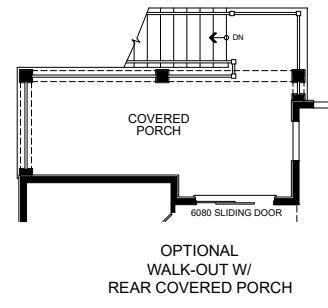

SINGLE FAMILY
BELLE MEADE

SLC
 HOMES

BELLE MEADE

- 1 Basement
- 2 Main Level

- 4-6 Bedrooms
- 4-5 Bathrooms

- Unfinished: 1,358 sq.ft.
- Finished: 2,923 sq.ft.
- Total: 4,281 sq.ft.

1

2

BELLE MEADE ADDITIONAL OPTIONS:

OPTIONAL WALK-OUT W/ REAR COVERED PORCH

UPPER LEVEL

UPPER LEVEL

OPTIONAL WALK-OUT DECK

OPTIONAL ENHANCED SIDE W/ WRAPPED PORCH MAIN LEVEL

OPTIONAL ENHANCED SIDE W/ WRAPPED PORCH MAIN LEVEL