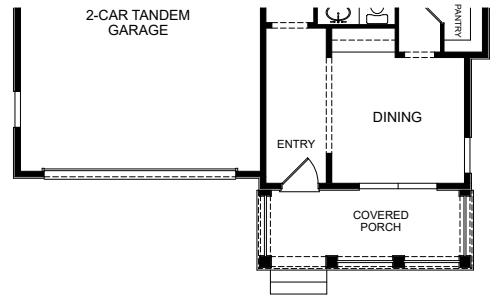

SINGLE FAMILY
BELLE MEADE

SLC
 HOMES

BELLE MEADE

- 1 Basement
- 2 Main Level

- 4-6 Bedrooms
- 4-5 Bathrooms

- Unfinished: 1,358 sq.ft.
- Finished: 2,923 sq.ft.
- Total: 4,281 sq.ft.

1

2

BELLE MEADE ADDITIONAL OPTIONS:

OPTIONAL WALK-OUT W/ REAR COVERED PORCH

UPPER LEVEL

UPPER LEVEL

OPTIONAL WALK-OUT DECK

OPTIONAL ENHANCED SIDE W/ WRAPPED PORCH MAIN LEVEL

OPTIONAL ENHANCED SIDE W/ WRAPPED PORCH MAIN LEVEL