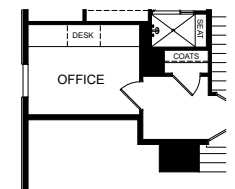

BELLE MEADE ADDITIONAL OPTIONS:

OPTIONAL WALK-OUT W/ REAR COVERED PORCH

UPPER LEVEL

UPPER LEVEL

OPTIONAL WALK-OUT DECK

OPTIONAL ENHANCED SIDE W/ WRAPPED PORCH MAIN LEVEL

OPTIONAL ENHANCED SIDE W/ WRAPPED PORCH MAIN LEVEL

OPTIONAL ENHANCED SIDE W/ WRAPPED PORCH MAIN LEVEL

OPTIONAL ENHANCED SIDE W/ WRAPPED PORCH BASEMENT

OPTIONAL ENHANCED SIDE BASEMENT

OPTIONAL ENHANCED SIDE MAIN LEVEL

OPTIONAL REAR COVERED PORCH

OPTIONAL WALK-OUT BASEMENT

OPTIONAL OFFICE

OPTIONAL BEDROOM 5 IN LIEU OF DEN

OPTIONAL FIREPLACE AT FAMILY ROOM

OPTIONAL STUDY IN LIEU OF DINING

OPTIONAL ENHANCED SIDE UPPER LEVEL

OPTIONAL ENHANCED SIDE UPPER LEVEL

OPTIONAL ENHANCED SIDE UPPER LEVEL