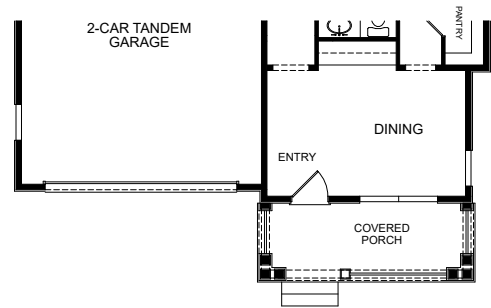

SINGLE FAMILY
BELLE MEADE

SLC
 HOMES

BELLE MEADE

- 1 Basement
- 2 Main Level

- 4-6 Bedrooms
- 4-5 Bathrooms

- Unfinished: 1,358 sq.ft.
- Finished: 2,923 sq.ft.
- Total: 4,281 sq.ft.

1

2

BELLE MEADE ADDITIONAL OPTIONS:

OPTIONAL WALK-OUT W/ REAR COVERED PORCH

UPPER LEVEL

UPPER LEVEL

OPTIONAL WALK-OUT DECK

OPTIONAL ENHANCED SIDE W/ WRAPPED PORCH MAIN LEVEL

OPTIONAL ENHANCED SIDE W/ WRAPPED PORCH MAIN LEVEL