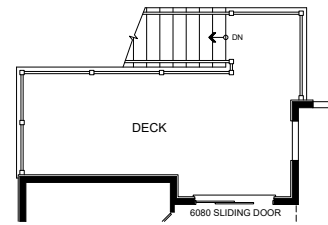

BELLE MEADE ADDITIONAL OPTIONS:

OPTIONAL WALK-OUT W/ REAR COVERED PORCH

UPPER LEVEL

UPPER LEVEL

OPTIONAL WALK-OUT DECK

OPTIONAL ENHANCED SIDE W/ WRAPPED PORCH MAIN LEVEL

OPTIONAL ENHANCED SIDE W/ WRAPPED PORCH MAIN LEVEL

OPTIONAL ENHANCED SIDE W/ WRAPPED PORCH MAIN LEVEL

OPTIONAL ENHANCED SIDE W/ WRAPPED PORCH BASEMENT

OPTIONAL ENHANCED SIDE BASEMENT

OPTIONAL ENHANCED SIDE MAIN LEVEL

OPTIONAL REAR COVERED PORCH

OPTIONAL WALK-OUT BASEMENT

OPTIONAL OFFICE

OPTIONAL BEDROOM 5 IN LIEU OF DEN

OPTIONAL FIREPLACE AT FAMILY ROOM

OPTIONAL STUDY IN LIEU OF DINING

OPTIONAL ENHANCED SIDE UPPER LEVEL

OPTIONAL ENHANCED SIDE UPPER LEVEL

OPTIONAL ENHANCED SIDE UPPER LEVEL