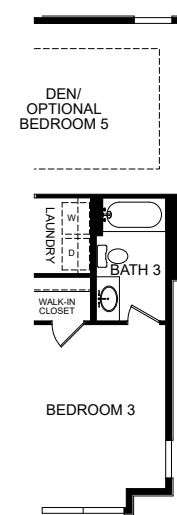

SINGLE FAMILY
BELLE MEADE

SLC
 HOMES

BELLE MEADE

- 1 Basement
- 2 Main Level

- 4-6 Bedrooms
- 4-5 Bathrooms

- Unfinished: 1,358 sq.ft.
- Finished: 2,923 sq.ft.
- Total: 4,281 sq.ft.

1

2

OPTIONAL OFFICE

OPTIONAL BEDROOM 5 IN LIEU OF DEN

OPTIONAL FIREPLACE AT FAMILY ROOM

OPTIONAL STUDY IN LIEU OF DINING

OPTIONAL ENHANCED SIDE UPPER LEVEL

OPTIONAL ENHANCED SIDE UPPER LEVEL

OPTIONAL ENHANCED SIDE UPPER LEVEL