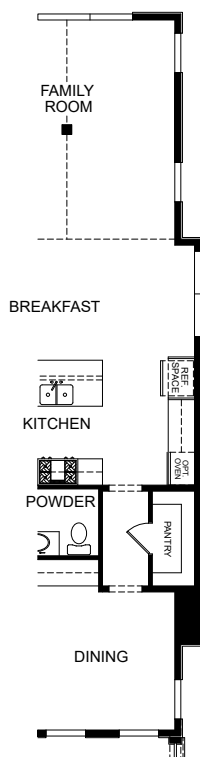

SINGLE FAMILY
BELLE MEADE

SLC
 HOMES

BELLE MEADE

- 1 Basement
- 2 Main Level

- 4-6 Bedrooms
- 4-5 Bathrooms

- Unfinished: 1,358 sq.ft.
- Finished: 2,923 sq.ft.
- Total: 4,281 sq.ft.

1

2

BELLE MEADE ADDITIONAL OPTIONS:

OPTIONAL WALK-OUT W/ REAR COVERED PORCH

UPPER LEVEL

UPPER LEVEL

OPTIONAL WALK-OUT DECK

OPTIONAL ENHANCED SIDE W/ WRAPPED PORCH MAIN LEVEL

OPTIONAL ENHANCED SIDE W/ WRAPPED PORCH MAIN LEVEL

OPTIONAL ENHANCED SIDE W/ WRAPPED PORCH MAIN LEVEL

OPTIONAL ENHANCED SIDE W/ WRAPPED PORCH BASEMENT

OPTIONAL ENHANCED SIDE BASEMENT

OPTIONAL ENHANCED SIDE MAIN LEVEL

OPTIONAL REAR COVERED PORCH

OPTIONAL WALK-OUT BASEMENT

OPTIONAL OFFICE

OPTIONAL BEDROOM 5 IN LIEU OF DEN

OPTIONAL FIREPLACE AT FAMILY ROOM

OPTIONAL STUDY IN LIEU OF DINING

OPTIONAL ENHANCED SIDE UPPER LEVEL

OPTIONAL ENHANCED SIDE UPPER LEVEL

OPTIONAL ENHANCED SIDE UPPER LEVEL