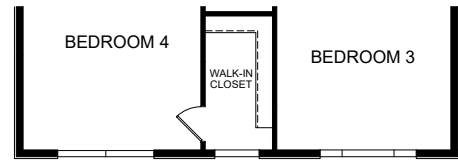

UPPER LEVEL