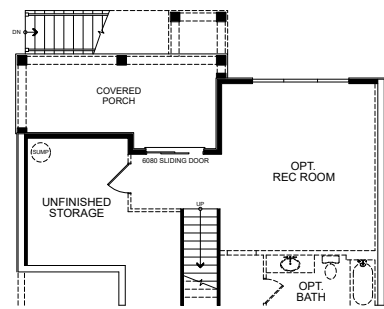

SINGLE FAMILY
BELLE MEADE

SLC
 HOMES

BELLE MEADE

- 1 Basement
- 2 Main Level

- 4-6 Bedrooms
- 4-5 Bathrooms

- Unfinished: 1,358 sq.ft.
- Finished: 2,923 sq.ft.
- Total: 4,281 sq.ft.

1

2

BELLE MEADE ADDITIONAL OPTIONS:

OPTIONAL WALK-OUT W/ REAR COVERED PORCH

UPPER LEVEL

UPPER LEVEL

OPTIONAL WALK-OUT DECK

OPTIONAL ENHANCED SIDE W/ WRAPPED PORCH MAIN LEVEL

OPTIONAL ENHANCED SIDE W/ WRAPPED PORCH MAIN LEVEL

OPTIONAL ENHANCED SIDE W/ WRAPPED PORCH MAIN LEVEL

OPTIONAL ENHANCED SIDE W/ WRAPPED PORCH BASEMENT

OPTIONAL ENHANCED SIDE BASEMENT

OPTIONAL ENHANCED SIDE MAIN LEVEL

OPTIONAL REAR COVERED PORCH

OPTIONAL WALK-OUT BASEMENT

OPTIONAL OFFICE

OPTIONAL BEDROOM 5 IN LIEU OF DEN

OPTIONAL FIREPLACE AT FAMILY ROOM

OPTIONAL STUDY IN LIEU OF DINING

OPTIONAL ENHANCED SIDE UPPER LEVEL

OPTIONAL ENHANCED SIDE UPPER LEVEL

OPTIONAL ENHANCED SIDE UPPER LEVEL