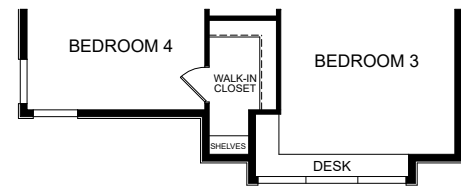

SINGLE FAMILY
BELLE MEADE

SLC
 HOMES

BELLE MEADE

- 1 Basement
- 2 Main Level

- 4-6 Bedrooms
- 4-5 Bathrooms

- Unfinished: 1,358 sq.ft.
- Finished: 2,923 sq.ft.
- Total: 4,281 sq.ft.

1

2

BELLE MEADE ADDITIONAL OPTIONS:

OPTIONAL WALK-OUT W/ REAR COVERED PORCH

UPPER LEVEL

UPPER LEVEL

OPTIONAL WALK-OUT DECK

OPTIONAL ENHANCED SIDE W/ WRAPPED PORCH MAIN LEVEL

OPTIONAL ENHANCED SIDE W/ WRAPPED PORCH MAIN LEVEL