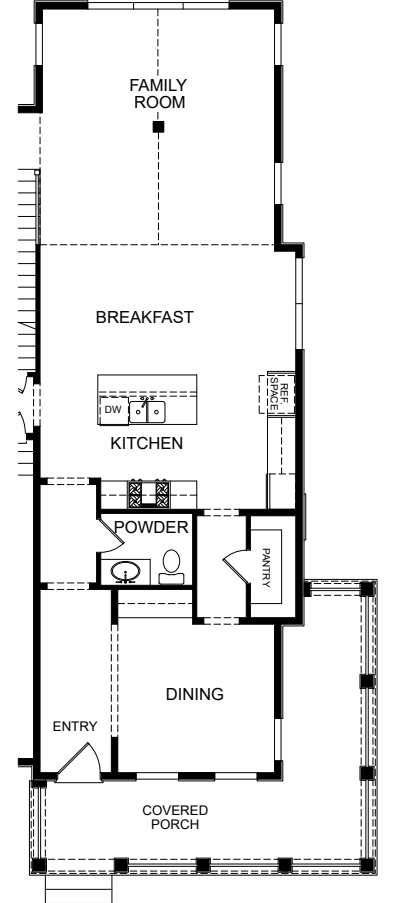

SINGLE FAMILY
BELLE MEADE

SLC
 HOMES

BELLE MEADE

- 1 Basement
- 2 Main Level

- 4-6 Bedrooms
- 4-5 Bathrooms

- Unfinished: 1,358 sq.ft.
- Finished: 2,923 sq.ft.
- Total: 4,281 sq.ft.

1

2

BELLE MEADE ADDITIONAL OPTIONS:

OPTIONAL WALK-OUT W/ REAR COVERED PORCH

UPPER LEVEL

UPPER LEVEL

OPTIONAL WALK-OUT DECK

OPTIONAL ENHANCED SIDE W/ WRAPPED PORCH MAIN LEVEL

OPTIONAL ENHANCED SIDE W/ WRAPPED PORCH MAIN LEVEL

OPTIONAL ENHANCED SIDE W/ WRAPPED PORCH MAIN LEVEL

OPTIONAL ENHANCED SIDE W/ WRAPPED PORCH BASEMENT

OPTIONAL ENHANCED SIDE BASEMENT

OPTIONAL ENHANCED SIDE MAIN LEVEL

OPTIONAL REAR COVERED PORCH

OPTIONAL WALK-OUT BASEMENT

OPTIONAL OFFICE

OPTIONAL BEDROOM 5 IN LIEU OF DEN

OPTIONAL FIREPLACE AT FAMILY ROOM

OPTIONAL STUDY IN LIEU OF DINING

OPTIONAL ENHANCED SIDE UPPER LEVEL

OPTIONAL ENHANCED SIDE UPPER LEVEL

OPTIONAL ENHANCED SIDE UPPER LEVEL