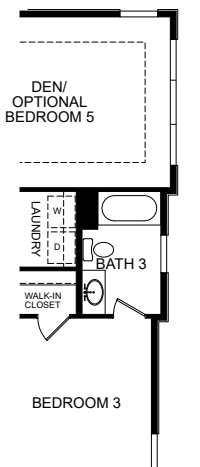

SINGLE FAMILY
BELLE MEADE

SLC
 HOMES

BELLE MEADE

- 1 Basement
- 2 Main Level

- 4-6 Bedrooms
- 4-5 Bathrooms

- Unfinished: 1,358 sq.ft.
- Finished: 2,923 sq.ft.
- Total: 4,281 sq.ft.

1

2

OPTIONAL OFFICE

OPTIONAL BEDROOM 5 IN LIEU OF DEN

OPTIONAL FIREPLACE AT FAMILY ROOM

OPTIONAL STUDY IN LIEU OF DINING

OPTIONAL ENHANCED SIDE UPPER LEVEL

OPTIONAL ENHANCED SIDE UPPER LEVEL

OPTIONAL ENHANCED SIDE UPPER LEVEL