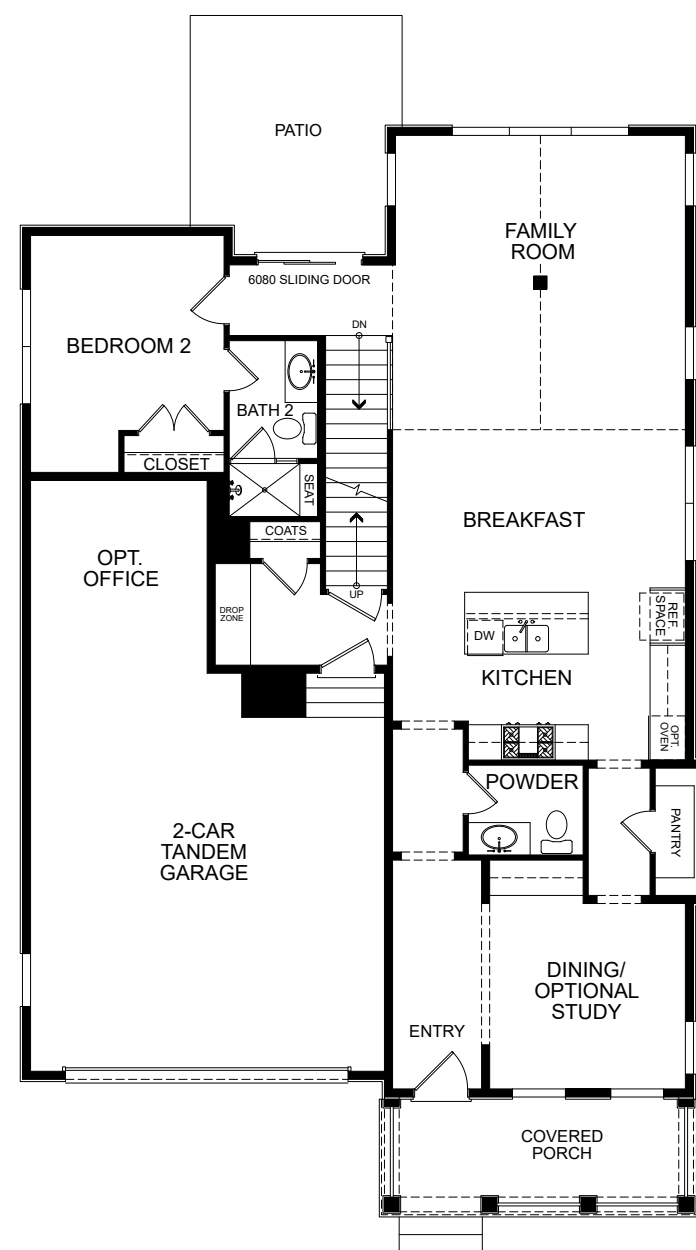

SINGLE FAMILY
BELLE MEADE

SLC
 HOMES

BELLE MEADE

- 1 Basement
- 2 Main Level

- 4-6 Bedrooms
- 4-5 Bathrooms

- Unfinished: 1,358 sq.ft.
- Finished: 2,923 sq.ft.
- Total: 4,281 sq.ft.

1

2

BELLE MEADE ADDITIONAL OPTIONS:

OPTIONAL WALK-OUT W/ REAR COVERED PORCH

UPPER LEVEL

UPPER LEVEL

OPTIONAL WALK-OUT DECK

OPTIONAL ENHANCED SIDE W/ WRAPPED PORCH MAIN LEVEL

OPTIONAL ENHANCED SIDE W/ WRAPPED PORCH MAIN LEVEL

OPTIONAL ENHANCED SIDE W/ WRAPPED PORCH MAIN LEVEL

OPTIONAL ENHANCED SIDE W/ WRAPPED PORCH BASEMENT

OPTIONAL ENHANCED SIDE BASEMENT

OPTIONAL ENHANCED SIDE MAIN LEVEL

OPTIONAL REAR COVERED PORCH

OPTIONAL WALK-OUT BASEMENT

OPTIONAL OFFICE

OPTIONAL BEDROOM 5 IN LIEU OF DEN

OPTIONAL FIREPLACE AT FAMILY ROOM

OPTIONAL STUDY IN LIEU OF DINING

OPTIONAL ENHANCED SIDE UPPER LEVEL

OPTIONAL ENHANCED SIDE UPPER LEVEL

OPTIONAL ENHANCED SIDE UPPER LEVEL