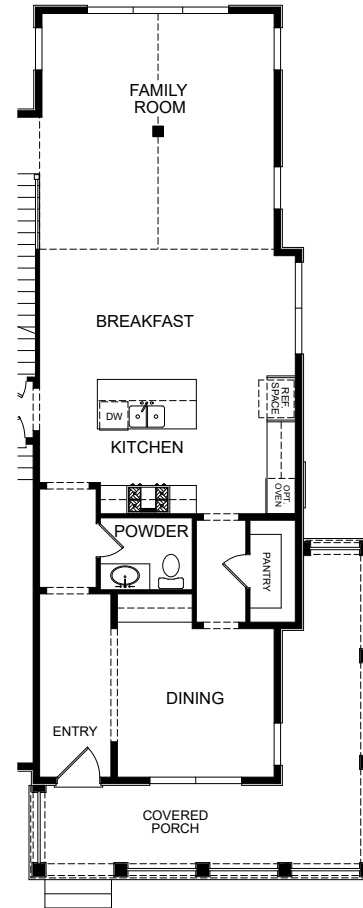

SINGLE FAMILY
BELLE MEADE

SLC
 HOMES

BELLE MEADE

- 1 Basement
- 2 Main Level

- 4-6 Bedrooms
- 4-5 Bathrooms

- Unfinished: 1,358 sq.ft.
- Finished: 2,923 sq.ft.
- Total: 4,281 sq.ft.

1

2

BELLE MEADE ADDITIONAL OPTIONS:

OPTIONAL WALK-OUT W/ REAR COVERED PORCH

UPPER LEVEL

UPPER LEVEL

OPTIONAL WALK-OUT DECK

OPTIONAL ENHANCED SIDE W/ WRAPPED PORCH MAIN LEVEL

OPTIONAL ENHANCED SIDE W/ WRAPPED PORCH MAIN LEVEL

OPTIONAL ENHANCED SIDE W/ WRAPPED PORCH MAIN LEVEL

OPTIONAL ENHANCED SIDE W/ WRAPPED PORCH BASEMENT

OPTIONAL ENHANCED SIDE BASEMENT

OPTIONAL ENHANCED SIDE MAIN LEVEL

OPTIONAL REAR COVERED PORCH

OPTIONAL WALK-OUT BASEMENT

OPTIONAL OFFICE

OPTIONAL BEDROOM 5 IN LIEU OF DEN

OPTIONAL FIREPLACE AT FAMILY ROOM

OPTIONAL STUDY IN LIEU OF DINING

OPTIONAL ENHANCED SIDE UPPER LEVEL

OPTIONAL ENHANCED SIDE UPPER LEVEL

OPTIONAL ENHANCED SIDE UPPER LEVEL