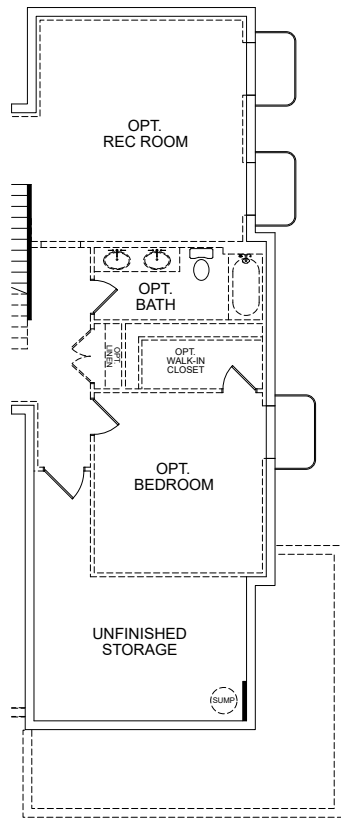

SINGLE FAMILY
BELLE MEADE

SLC
 HOMES

BELLE MEADE

- 1 Basement
- 2 Main Level

- 4-6 Bedrooms
- 4-5 Bathrooms

- Unfinished: 1,358 sq.ft.
- Finished: 2,923 sq.ft.
- Total: 4,281 sq.ft.

1

2

BELLE MEADE ADDITIONAL OPTIONS:

OPTIONAL WALK-OUT W/ REAR COVERED PORCH

UPPER LEVEL

UPPER LEVEL

OPTIONAL WALK-OUT DECK

OPTIONAL ENHANCED SIDE W/ WRAPPED PORCH MAIN LEVEL

OPTIONAL ENHANCED SIDE W/ WRAPPED PORCH MAIN LEVEL

OPTIONAL ENHANCED SIDE W/ WRAPPED PORCH MAIN LEVEL

OPTIONAL ENHANCED SIDE W/ WRAPPED PORCH BASEMENT

OPTIONAL ENHANCED SIDE BASEMENT

OPTIONAL ENHANCED SIDE MAIN LEVEL

OPTIONAL REAR COVERED PORCH

OPTIONAL WALK-OUT BASEMENT

OPTIONAL OFFICE

OPTIONAL BEDROOM 5 IN LIEU OF DEN

OPTIONAL FIREPLACE AT FAMILY ROOM

OPTIONAL STUDY IN LIEU OF DINING

OPTIONAL ENHANCED SIDE UPPER LEVEL

OPTIONAL ENHANCED SIDE UPPER LEVEL

OPTIONAL ENHANCED SIDE UPPER LEVEL