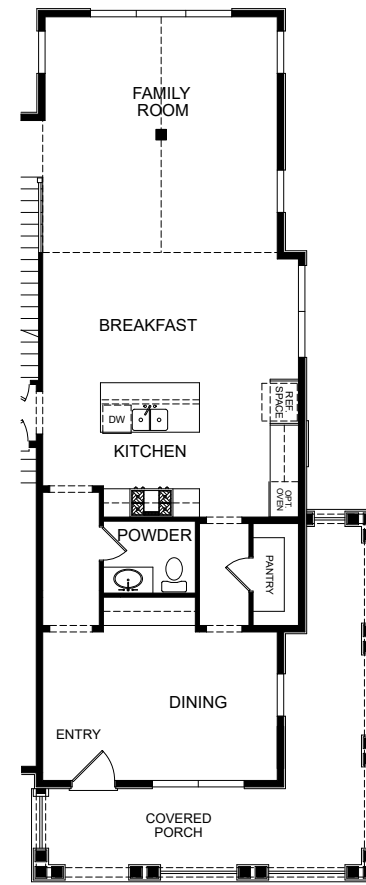

SINGLE FAMILY
BELLE MEADE

SLC
 HOMES

BELLE MEADE

- 1 Basement
- 2 Main Level

- 4-6 Bedrooms
- 4-5 Bathrooms

- Unfinished: 1,358 sq.ft.
- Finished: 2,923 sq.ft.
- Total: 4,281 sq.ft.

1

2

BELLE MEADE ADDITIONAL OPTIONS:

OPTIONAL WALK-OUT W/ REAR COVERED PORCH

UPPER LEVEL

UPPER LEVEL

OPTIONAL WALK-OUT DECK

OPTIONAL ENHANCED SIDE W/ WRAPPED PORCH MAIN LEVEL

OPTIONAL ENHANCED SIDE W/ WRAPPED PORCH MAIN LEVEL

OPTIONAL ENHANCED SIDE W/ WRAPPED PORCH MAIN LEVEL

OPTIONAL ENHANCED SIDE W/ WRAPPED PORCH BASEMENT

OPTIONAL ENHANCED SIDE BASEMENT

OPTIONAL ENHANCED SIDE MAIN LEVEL

OPTIONAL REAR COVERED PORCH

OPTIONAL WALK-OUT BASEMENT

OPTIONAL OFFICE

OPTIONAL BEDROOM 5 IN LIEU OF DEN

OPTIONAL FIREPLACE AT FAMILY ROOM

OPTIONAL STUDY IN LIEU OF DINING

OPTIONAL ENHANCED SIDE UPPER LEVEL

OPTIONAL ENHANCED SIDE UPPER LEVEL

OPTIONAL ENHANCED SIDE UPPER LEVEL