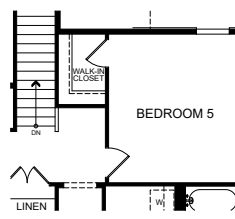

SINGLE FAMILY
BELLE MEADE

SLC
 HOMES

BELLE MEADE

- 1 Basement
- 2 Main Level

- 4-6 Bedrooms
- 4-5 Bathrooms

- Unfinished: 1,358 sq.ft.
- Finished: 2,923 sq.ft.
- Total: 4,281 sq.ft.

1

2

OPTIONAL ENHANCED SIDE W/ WRAPPED PORCH MAIN LEVEL

OPTIONAL ENHANCED SIDE W/ WRAPPED PORCH BASEMENT

OPTIONAL ENHANCED SIDE BASEMENT

OPTIONAL ENHANCED SIDE MAIN LEVEL

OPTIONAL REAR COVERED PORCH

OPTIONAL WALK-OUT BASEMENT

OPTIONAL OFFICE

OPTIONAL BEDROOM 5 IN LIEU OF DEN

OPTIONAL FIREPLACE AT FAMILY ROOM

OPTIONAL STUDY IN LIEU OF DINING

OPTIONAL ENHANCED SIDE UPPER LEVEL

OPTIONAL ENHANCED SIDE UPPER LEVEL

OPTIONAL ENHANCED SIDE UPPER LEVEL